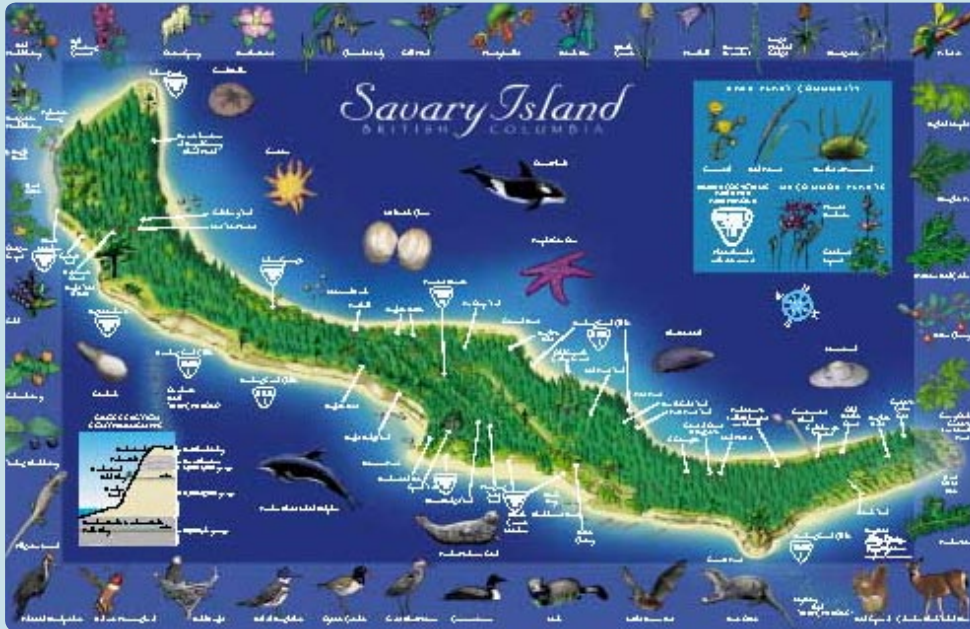

SAVARY ISLAND KEEPSAKES

Cards - created by painter Michael Kluckner:

Sets of 4 cards with envelopes **\$15**

Set of 40 cards & envelopes **\$100**

Full colour illustrated map

Reproduced as colourful posters & laminated placemats.

Poster...\$10 Placemat...\$10

Saving Savary t-shirt \$25

Colourful green t-shirts sport a heart of the Island logo on the left chest and a beautiful graphic of the magic trees on the back.

Savary Maps are available at SG Images & Giftshop and the Savary Lodge. T shirts and cards are available by mail or at special events. Email: silt@armourtech.com